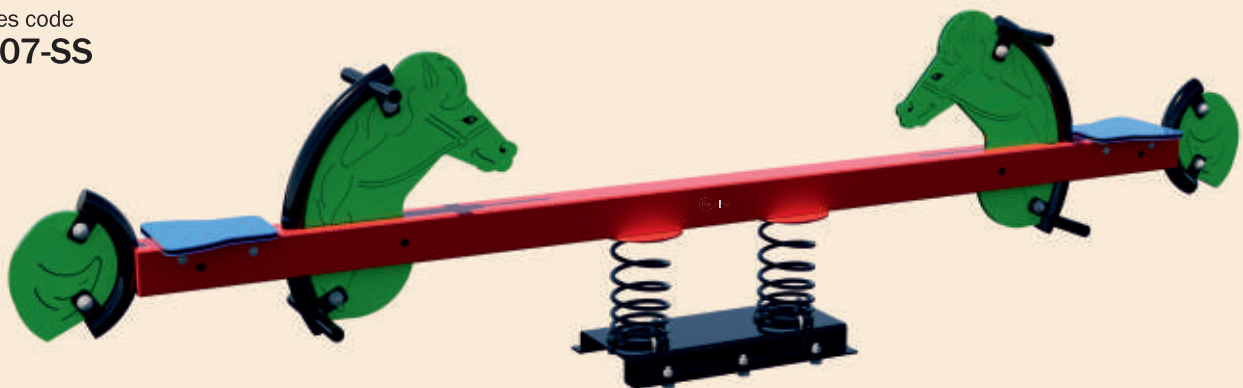

Series code
RI-07-SS